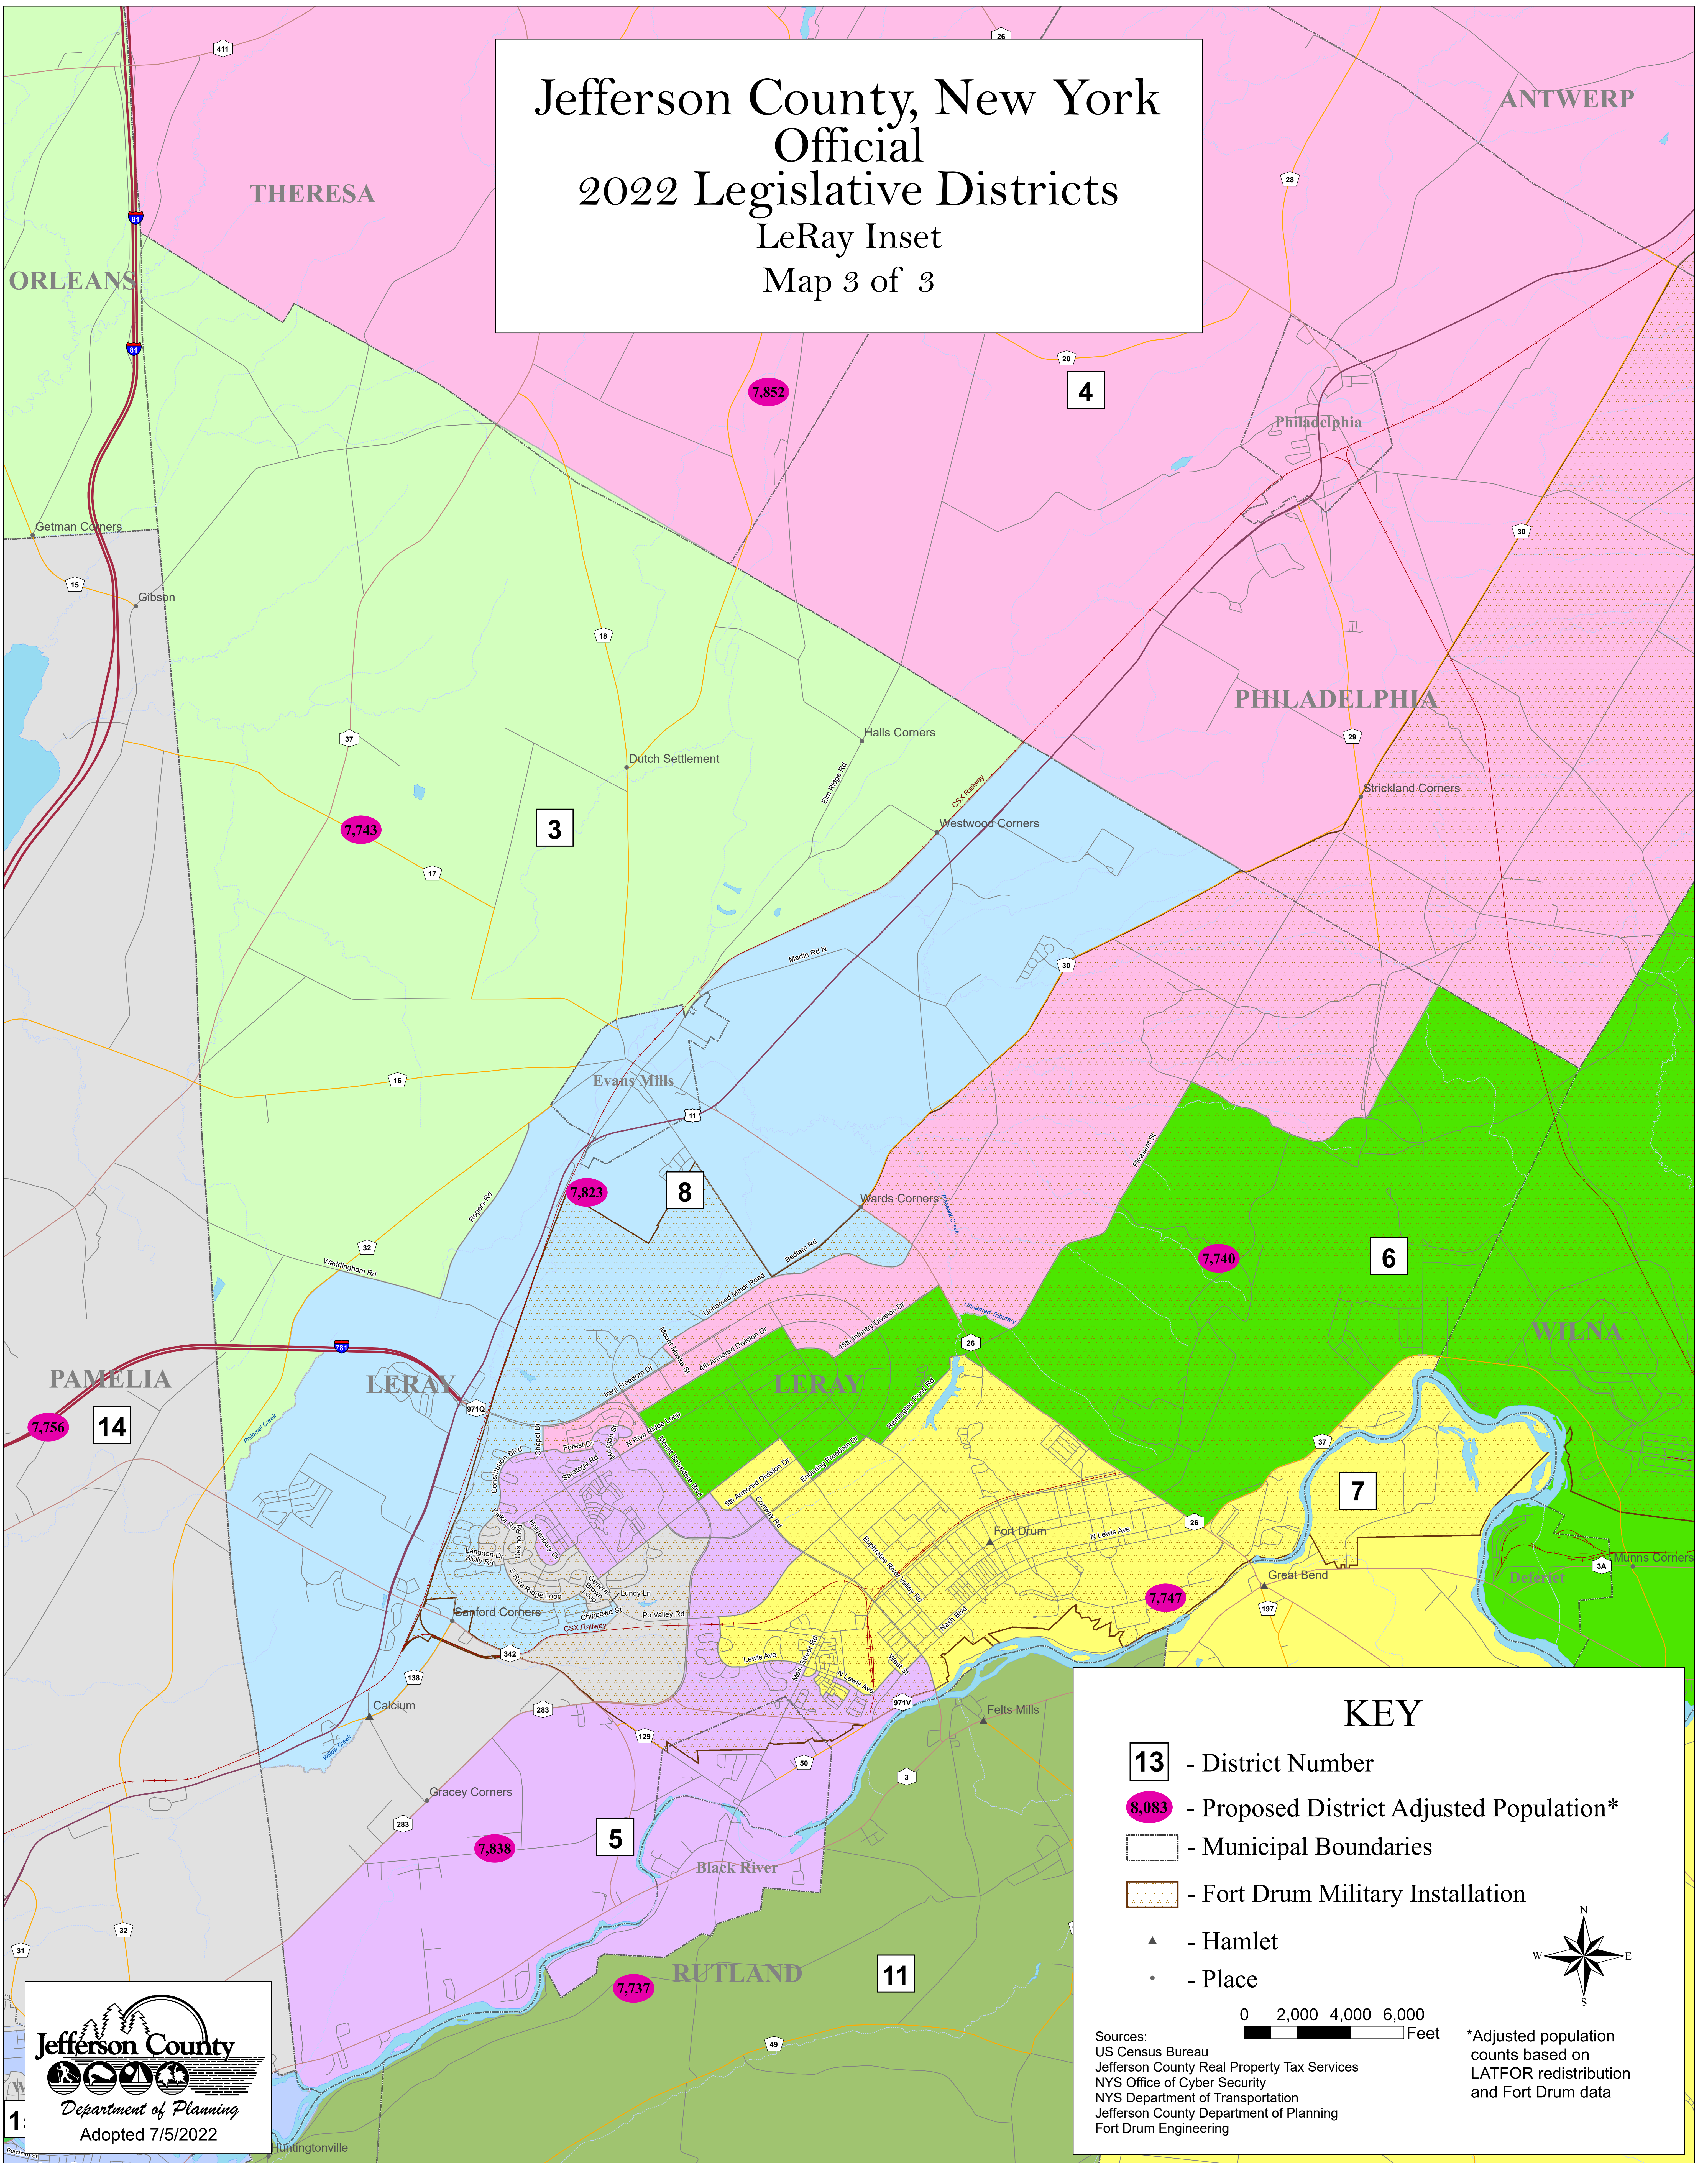

# Jefferson County, New York Official 2022 Legislative Districts LeRay Inset Map 3 of 3

### KEY

- 13** - District Number
- 8,083** - Proposed District Adjusted Population\*
- Municipal Boundaries
- Fort Drum Military Installation
- Hamlet
- Place

0 2,000 4,000 6,000 Feet

Sources:  
 US Census Bureau  
 Jefferson County Real Property Tax Services  
 NYS Office of Cyber Security  
 NYS Department of Transportation  
 Jefferson County Department of Planning  
 Fort Drum Engineering

\*Adjusted population counts based on LATFOR redistribution and Fort Drum data